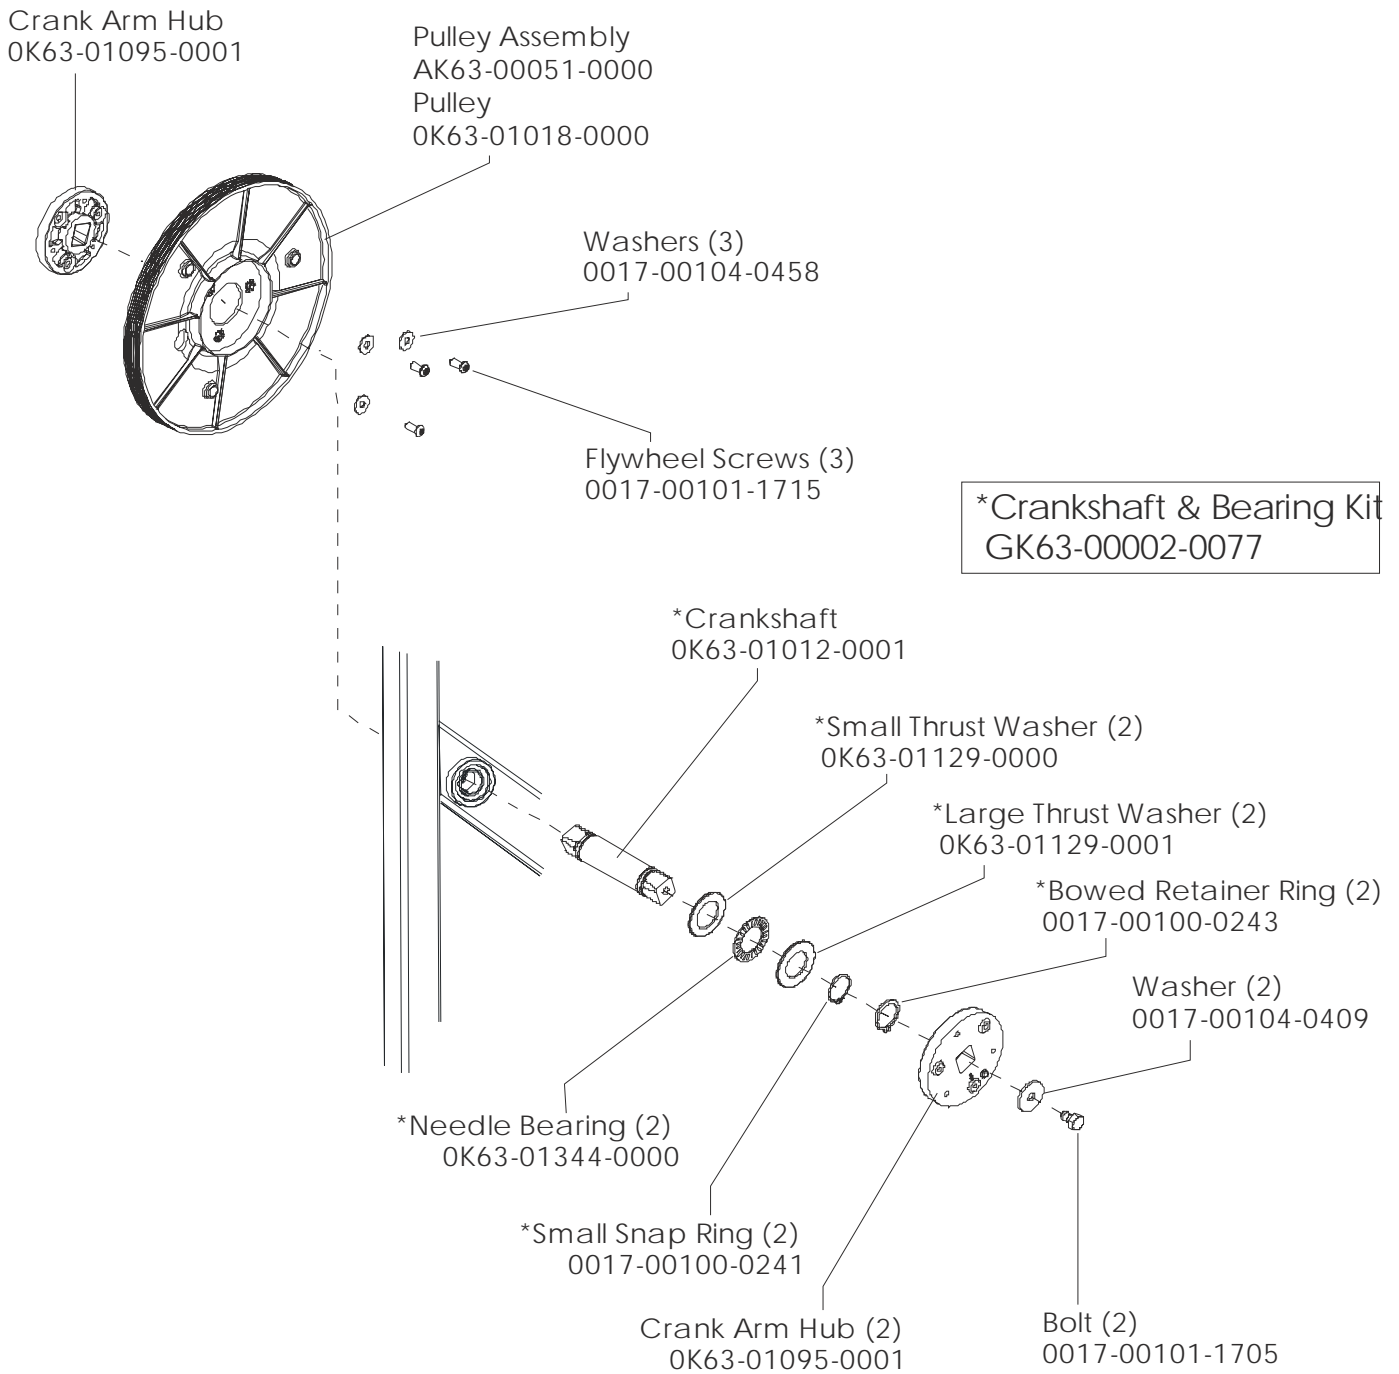

Description	Part No.
OPERATION MANUAL	M051-00K63-A263
HARDWARE BAG	GK63-00002-0044
NETWORK C-SAFE KIT	GK63-00002-0003
POWER OPTION KIT - 120V	GK63-00002-0005
POWER OPTION KIT - 220/50 UK	GK63-00002-0039
POWER OPTION KIT - 240V+ AUS	GK63-00002-0040
POWER OPTION KIT - 220/50	GK63-00002-0041
TOUCH UP PAINT: SPRAY CAN .5 OZ BOTTLE W/APPLICATOR .33 OZ PEN	0017-00008-0204 0017-00008-0205 0017-00008-0206
SERVICE MANUAL	M051-00K63-A009

Language	Console Assembly	Bezel/Switch w/Overlay Assembly
Eng	AK63-00291-0001	AK63-00165-0001
Eng Met	AK63-00291-0002	AK63-00165-0001
Ger Met	AK63-00291-0003	AK63-00165-0003
Spn Met	AK63-00291-0004	AK63-00165-0004
Jap Met	AK63-00291-0006	AK63-00165-0006
Frn Met	AK63-00291-0007	AK63-00165-0007
Itl Met	AK63-00291-0008	AK63-00165-0008
Dut Met	AK63-00291-0009	AK63-00165-0009

Alternator w/Pulley  
Ak63-00093-0000

CLASSIC UPRIGHT BIKE  
Crankshaft and Bearing Assembly

CLSC-0XXX-01  
S/N CLU100000 and up

Intermediate Shaft and  
Bearing Assembly Kit  
GK63-00002-0007

Retaining Ring  
0017-00100-0242

Clutch Assembly  
AK63-00026-0000

DELFIN Washers  
0017-00104-0455

Spacer

Left Seat Post Shroud  
OK63-01092-0010

Screw  
0017-00101-1741

Right Seat Post Shroud  
OK63-01092-0009

PCB Mounting Bracket Assembly  
AK63-00049-0000